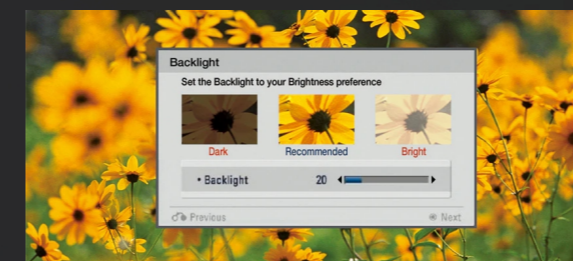

THE PROUD INDIAN TV BRAND

Onfinity Technologies' smart TVs turn the reel to real, sound to motion, and perfection to action. A sleek and frameless TV flocked with an array of innovative features, multiple ports' connectivity, & not to forget the 20Watt speaker with surround sound, it ensures you get the real experiential home theatre feel.